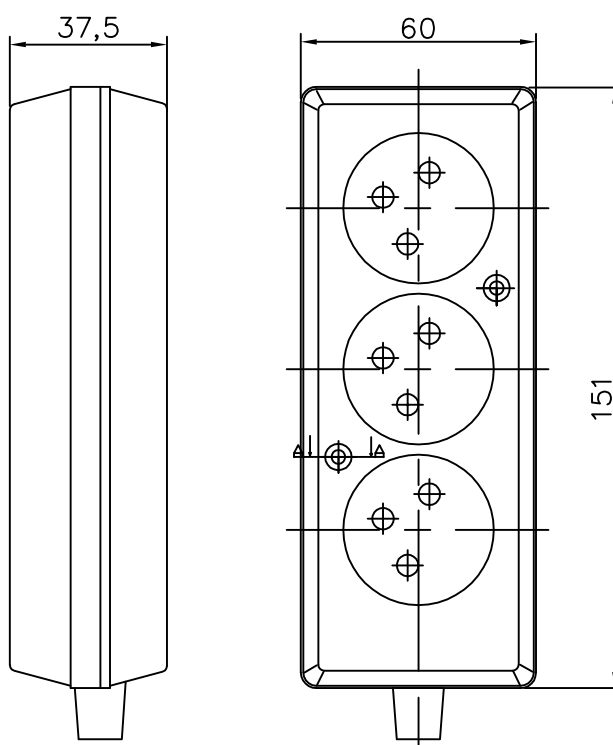

TECHNICAL DATA SHEET

GN-370

PORTABLE, THREE-FOLD SOCKET WITH GROUNDING, WITH
OR WITHOUT SHUTTERS

TECHNICAL DATA:

RATED CURRENT:

16A

RATED VOLTAGE:

250V~

DEGREE OF PROTECTION:

IP20

SOCKET:

PORTABLE, THREE-FOLD