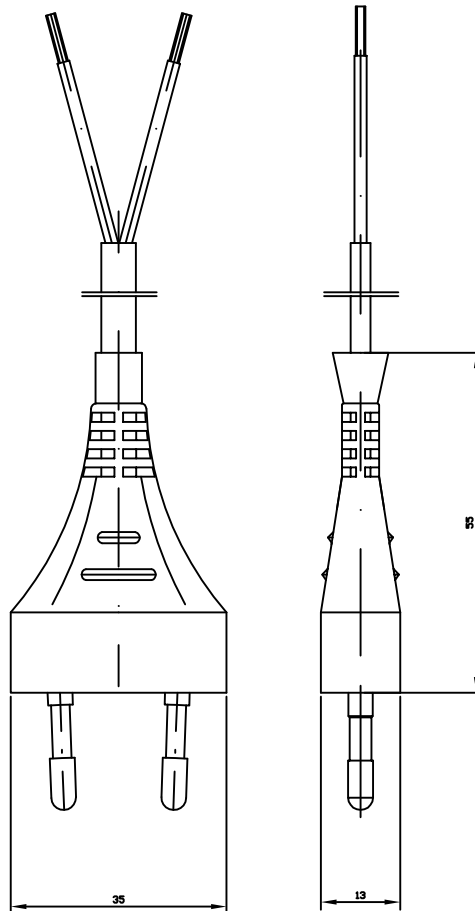

CATALOG CARDplug with cord: **WJ-11**

Plug non-rewirable, moulded 2P/II

**Technical data:**

Rated current: 2,5A
Rated voltage: 250V~
Length: L=1,0±5 [m]
Degree of protection : IP20

Elements:

- cable: OMYp 2x0,75mm² -H03VVH2-F 2x0,75mm²
- plug: WJ-11; zalewana, 2,5A, 250V~