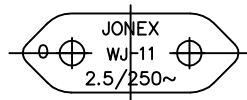

CATALOG CARDplug with cord: **WJ-11**

Plug non-rewirable, moulded 2P/II

**Technical data:**

Rated current: 2,5A
Rated voltage: 250V~
Length: L=1,0±5 [m]
Degree of protection : IP20

Elements:

- cable: OMYp 2x0,75mm² -H03VVH2-F 2x0,75mm²
- plug: WJ-11; zalewana, 2,5A, 250V~